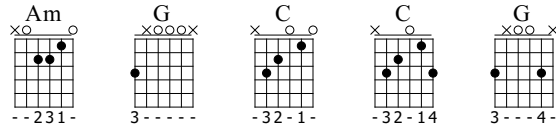

Scarborough Fair

Standard tuning

Moderate ♩ = 120

S-Gt

Am Am G Am C

p

TAB: 2-2, 2-1-0, 0-1-0, 2-2, 0-3, 5-3

C Am C C G Am

TAB: 0-2, 0-3, 0-1, 5-5, 3-0, 0-1, 3-1, 0-0, 2-2, 3-0

G G Am

TAB: 3-1, 0-2-0, 2-2, (2), 3-3